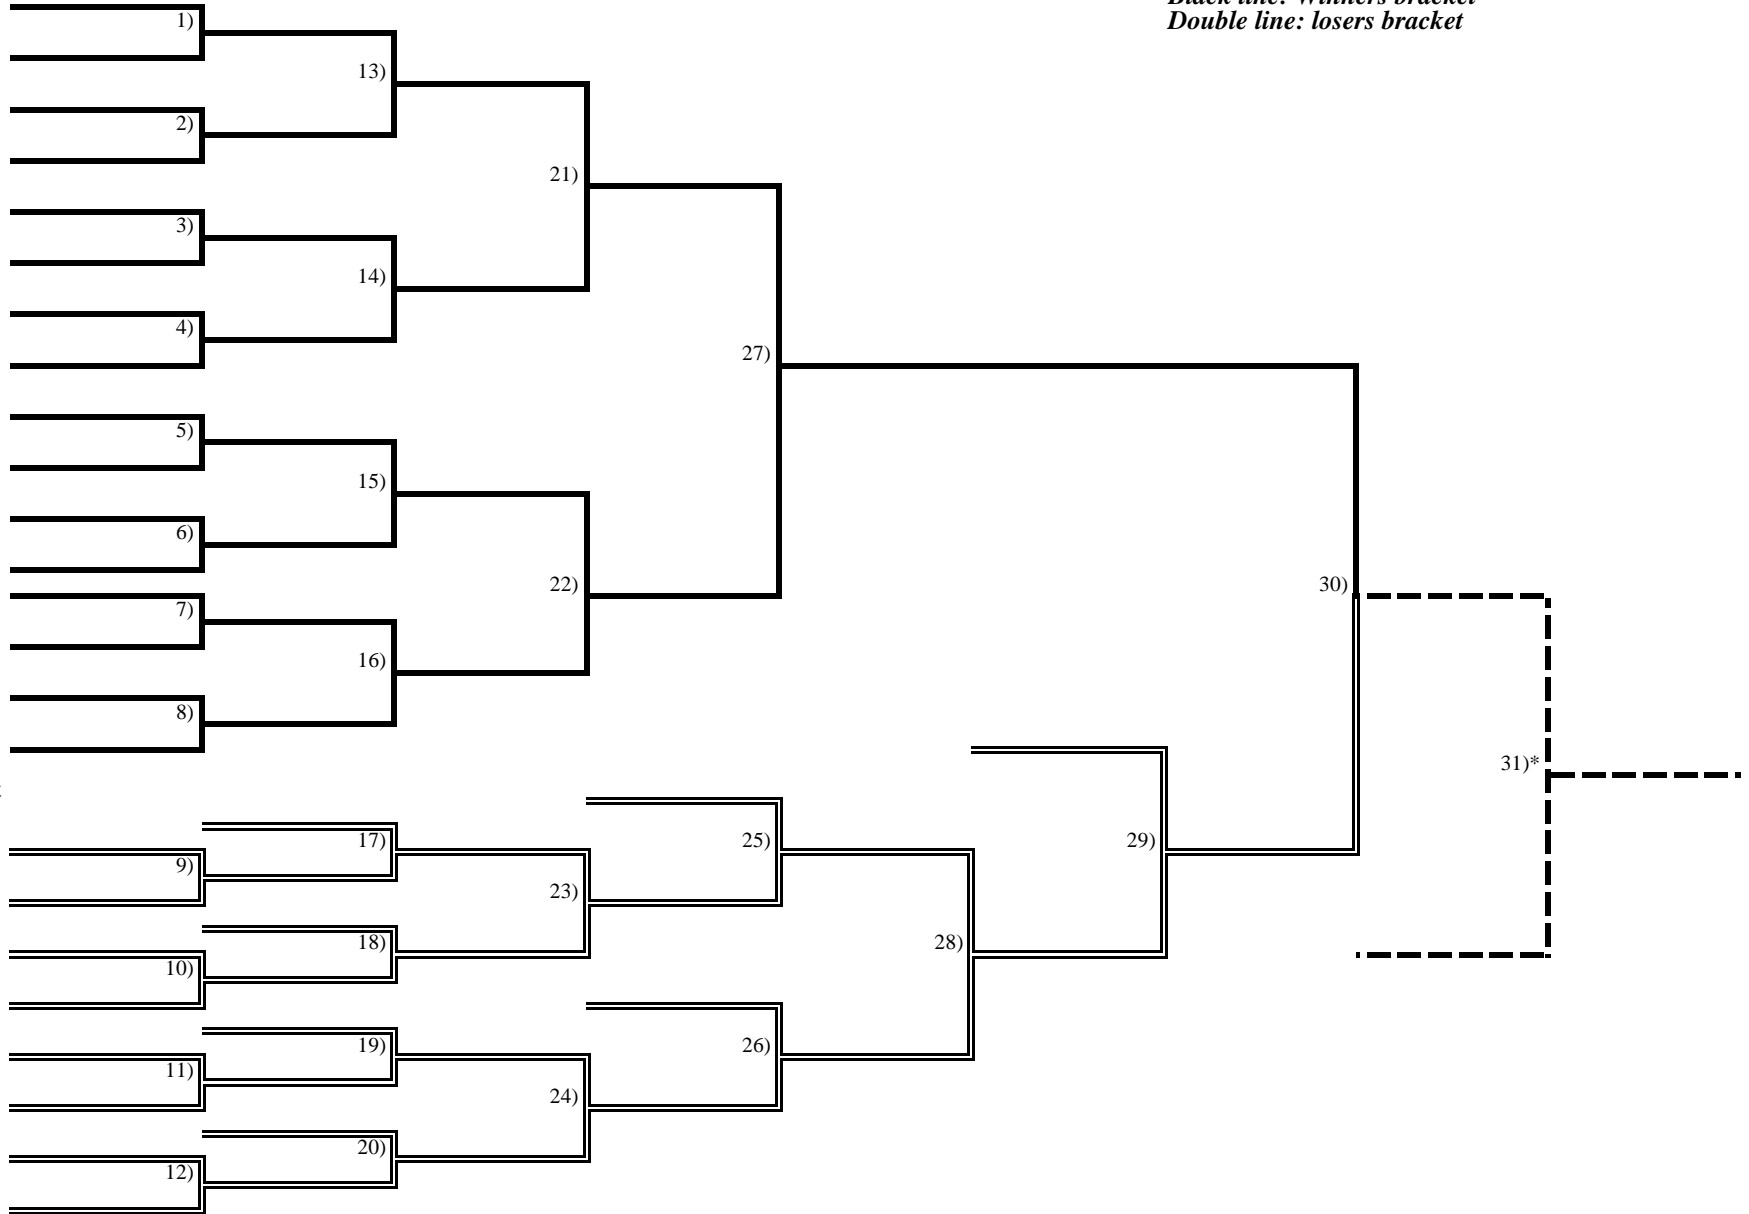

16 team double elimination bracket

Winner's Bracket

*Black line: Winners bracket
Double line: losers bracket*

**Only if winners' bracket finalist loses against losers' bracket finalist in first match*