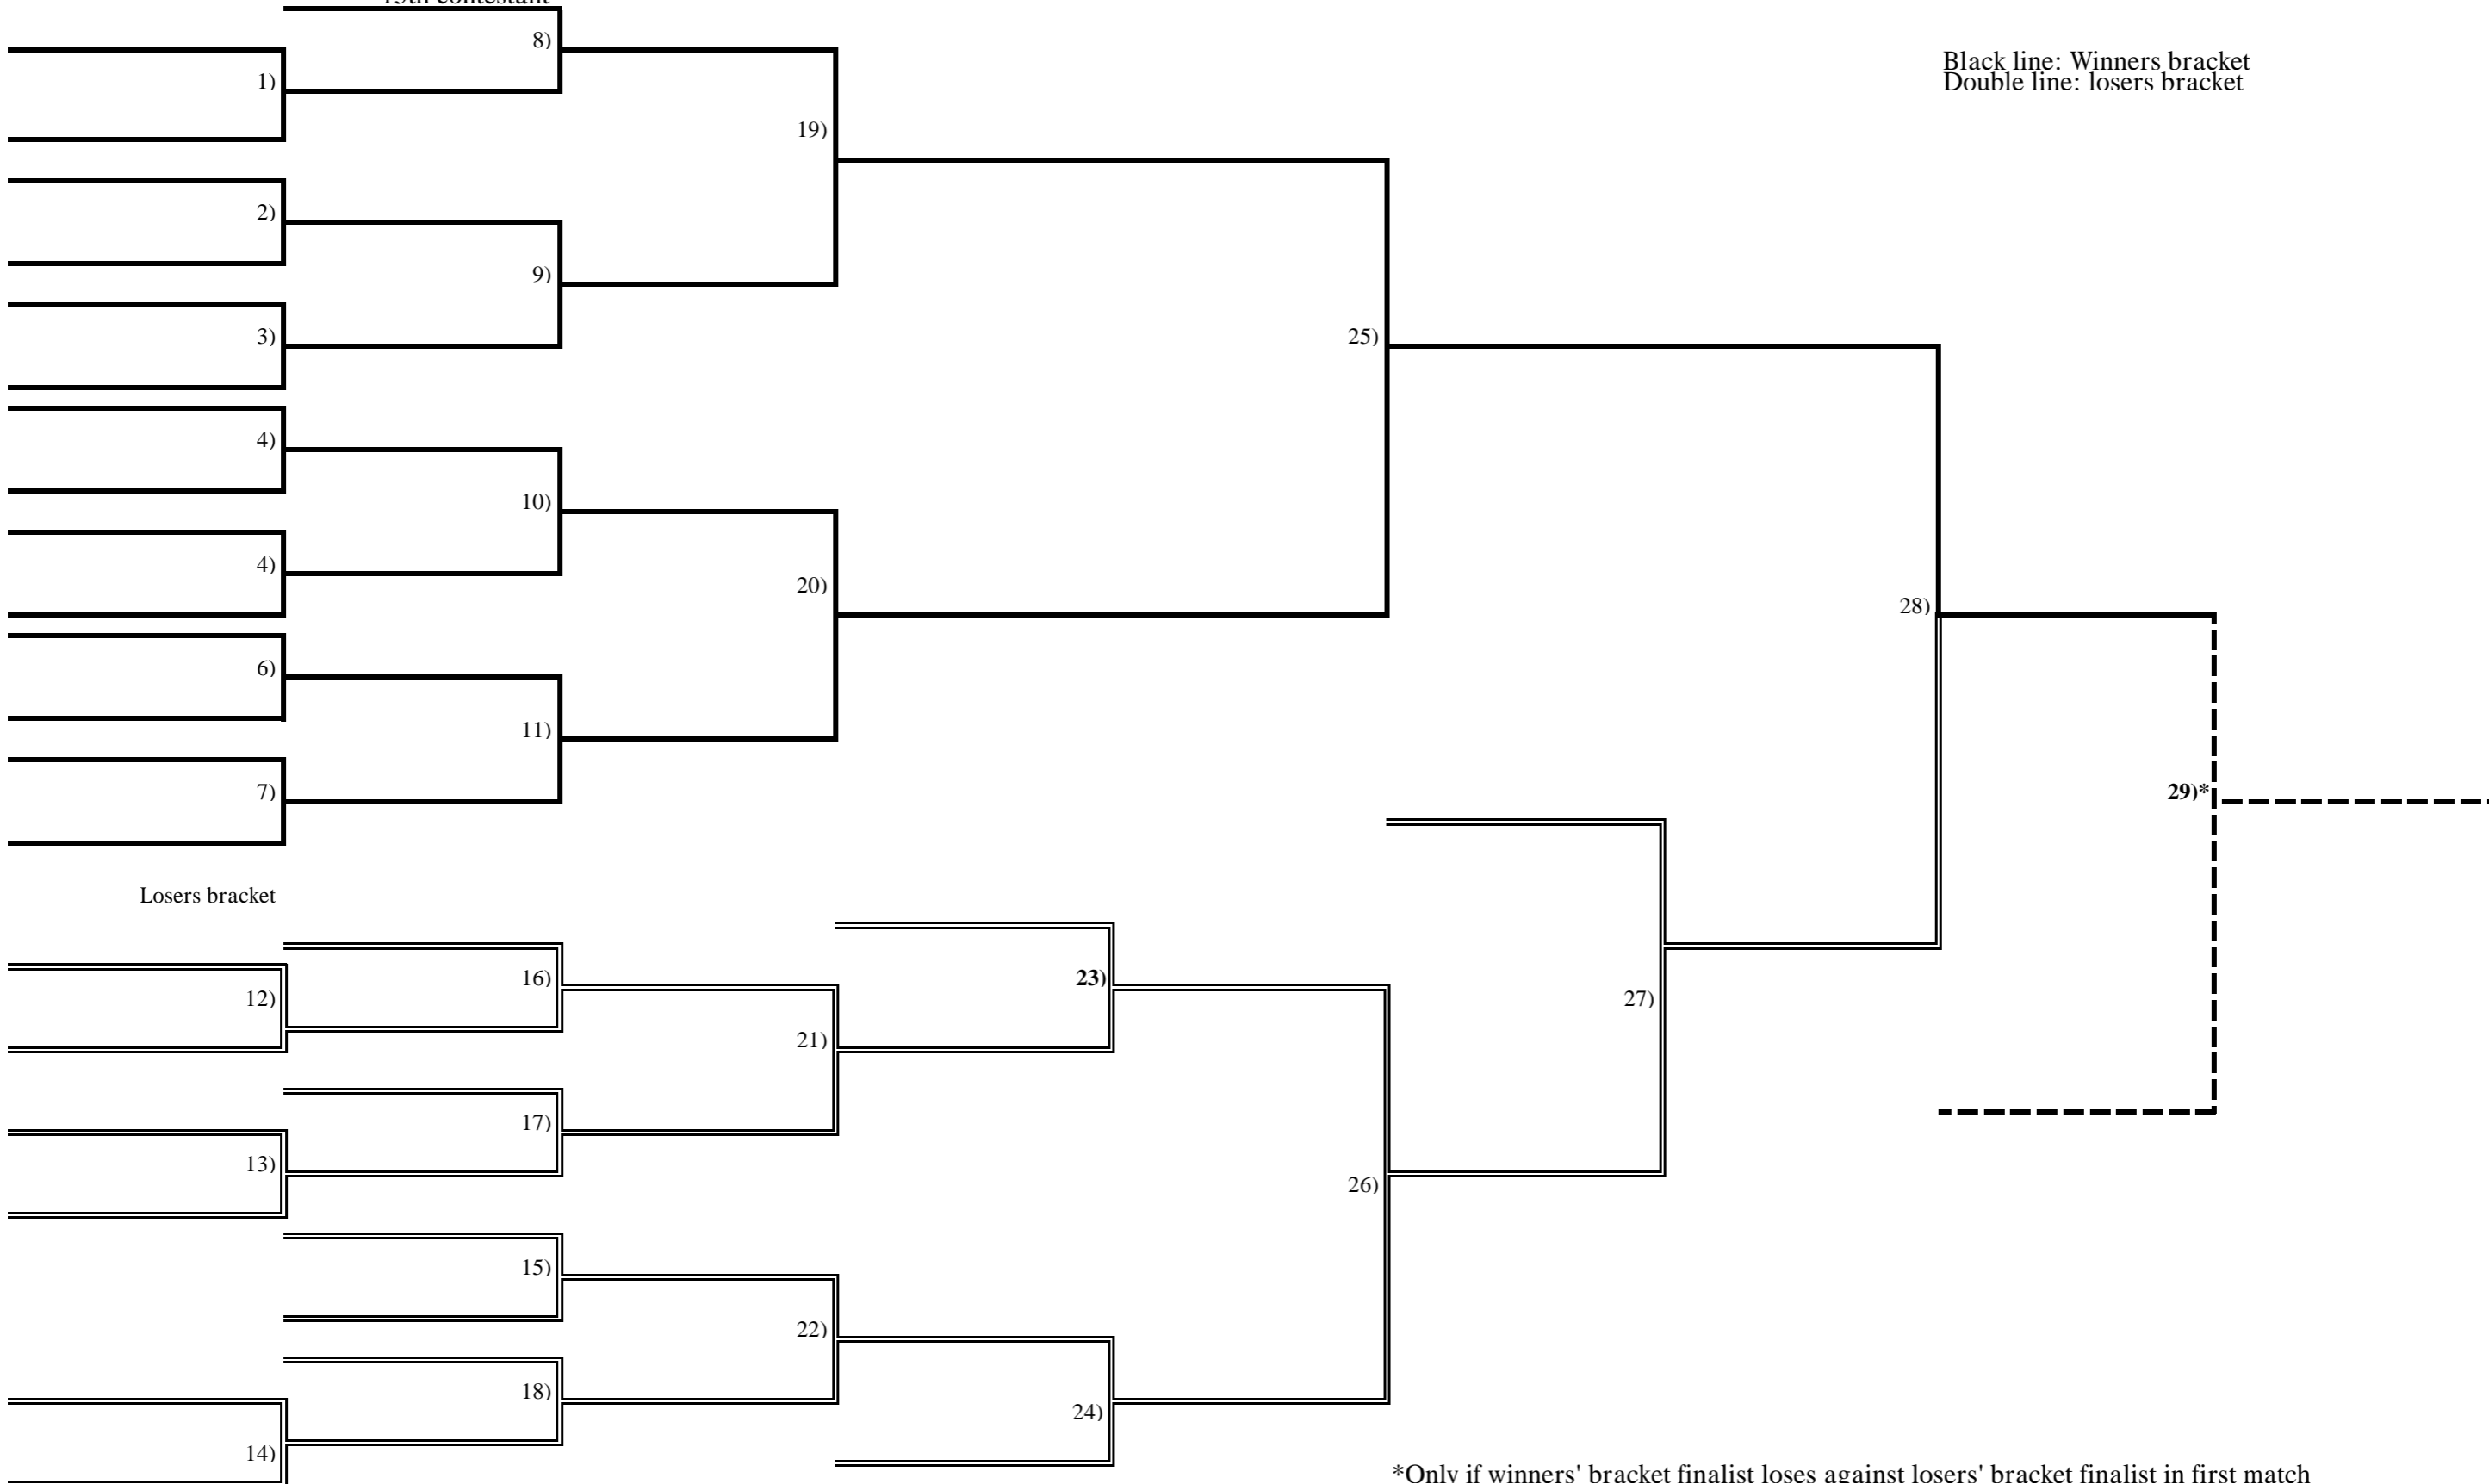

Winners bracket

# 15 TEAM DOUBLE ELIMINATION BRACKET

15th contestant

Black line: Winners bracket  
Double line: losers bracket

\*Only if winners' bracket finalist loses against losers' bracket finalist in first match